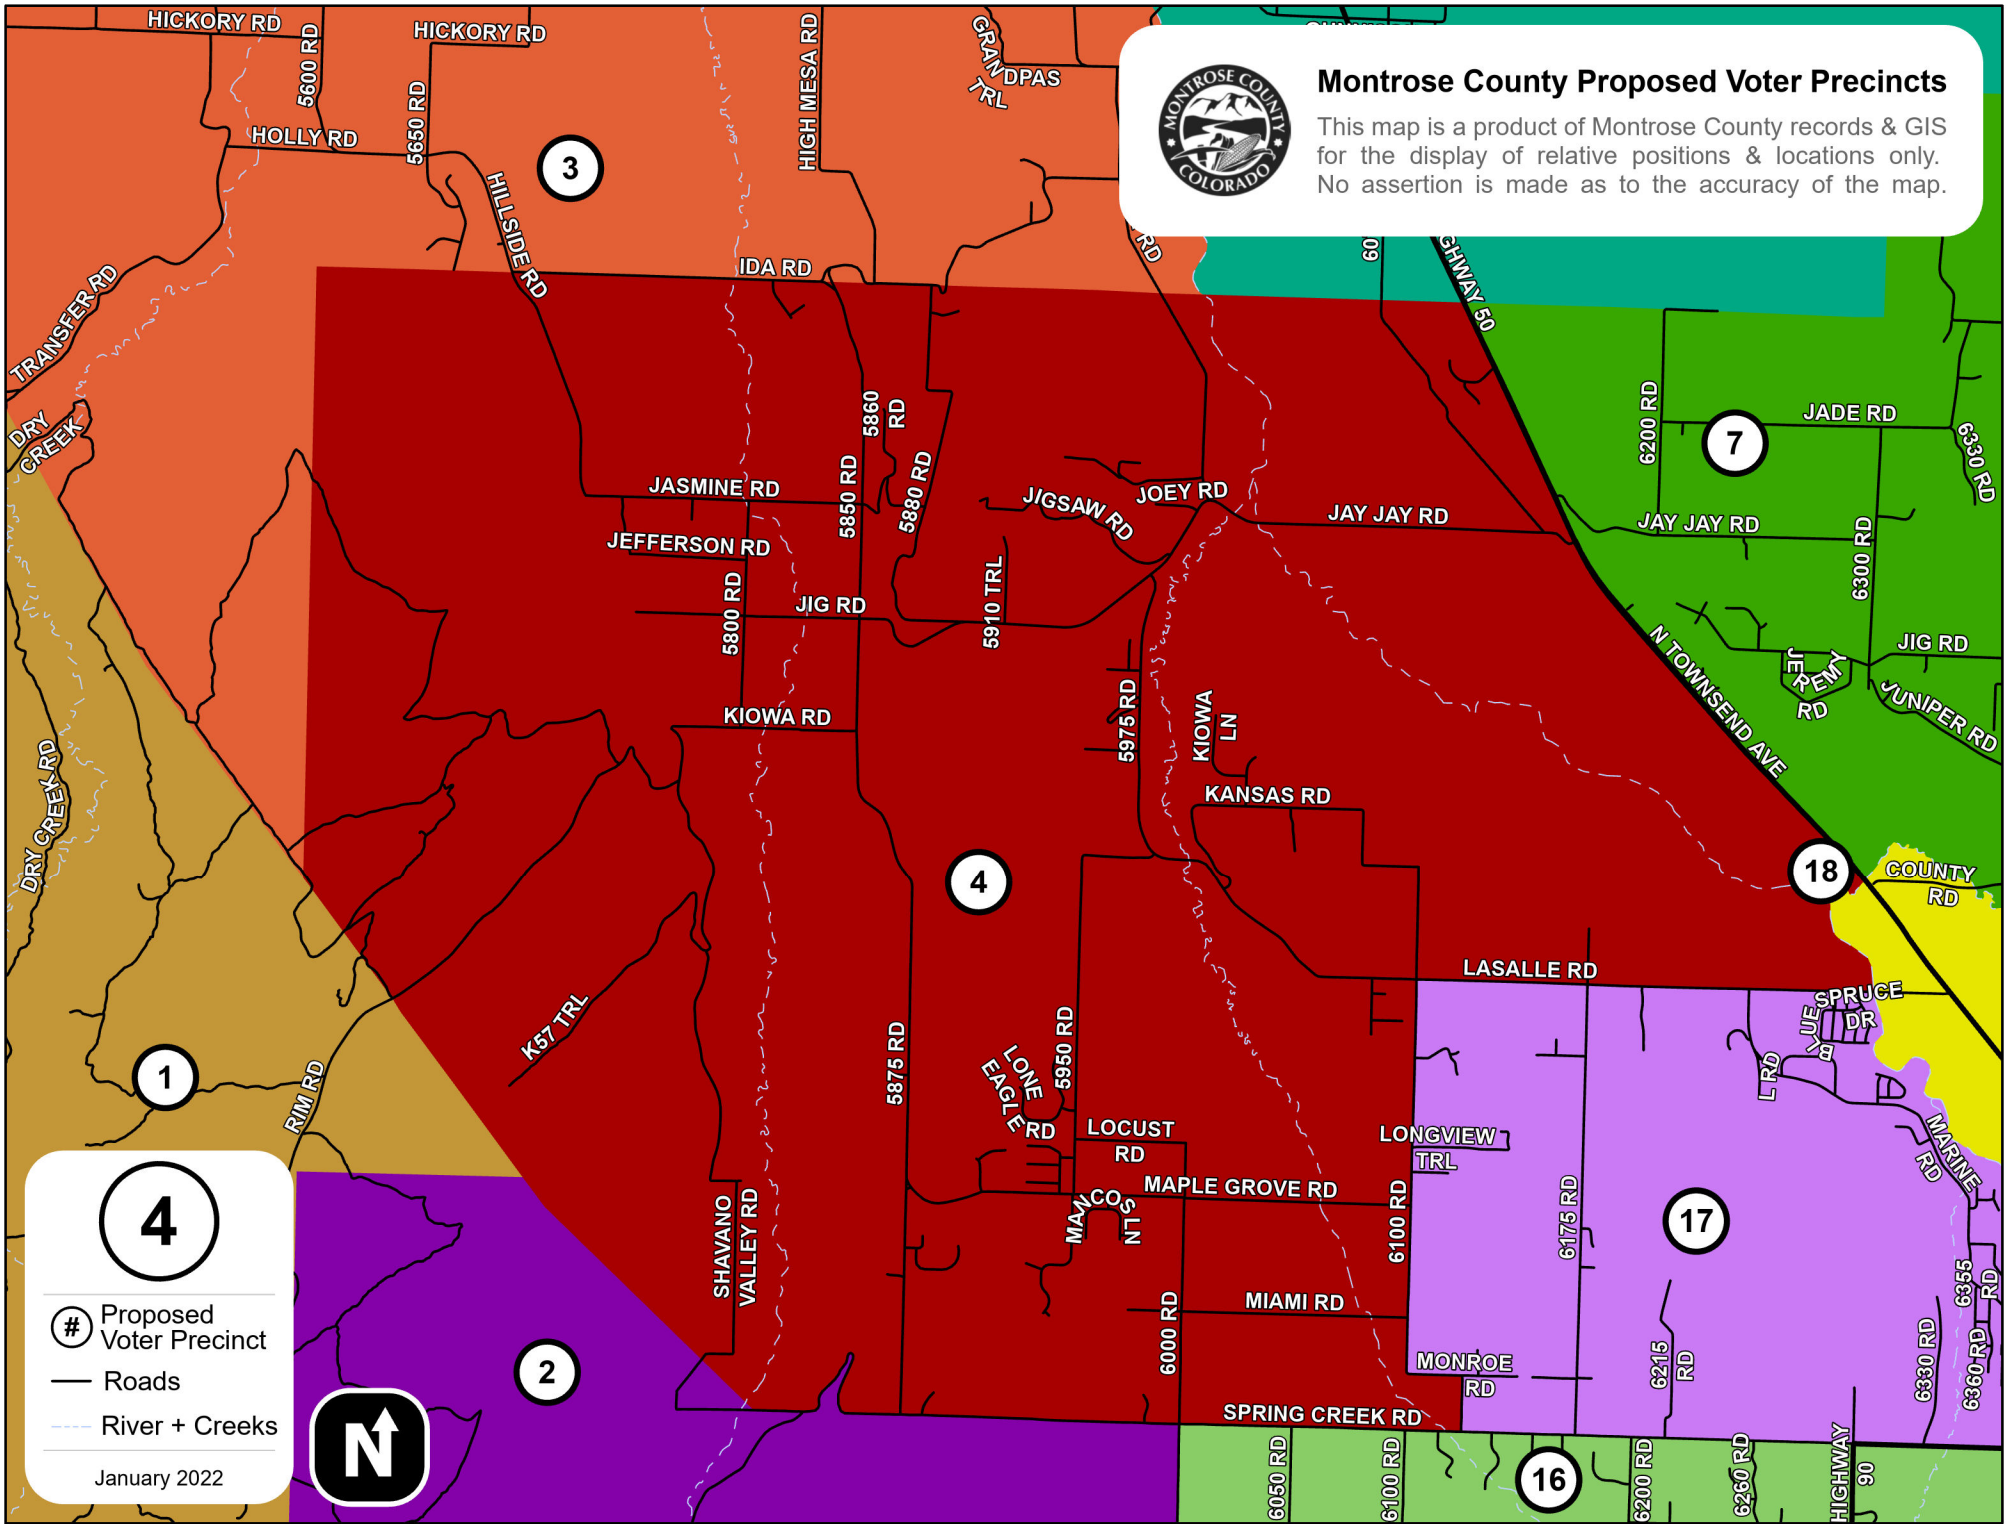

Montrose County Proposed Voter Precincts

This map is a product of Montrose County records & GIS for the display of relative positions & locations only. No assertion is made as to the accuracy of the map.

4

- # Proposed Voter Precinct
- Roads
- River + Creeks

January 2022